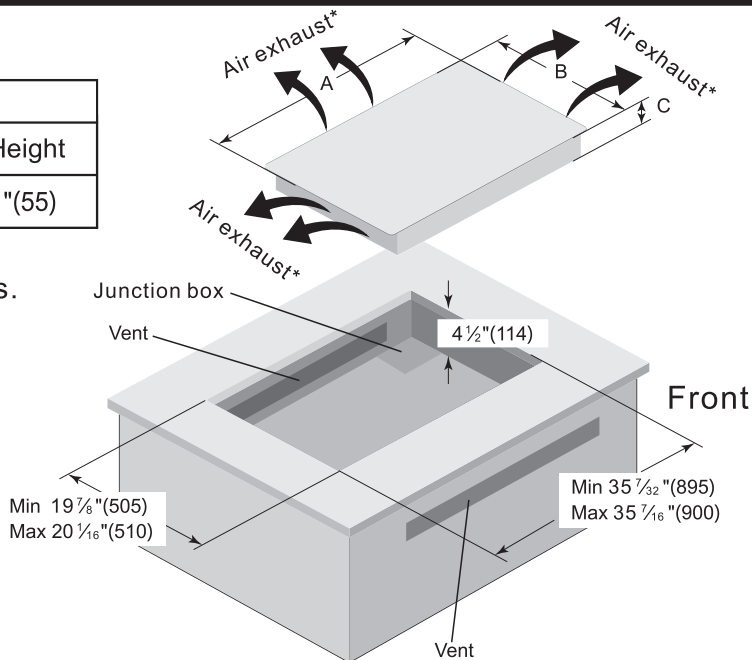

Installation Instructions

Installation — 36" (91.5cm) Model EMPV-IDC36

Cooktop Dimensions		
A. Width	B. Depth	C. Height
36"(915)	21"(533)	2 1/8"(55)

* DO NOT obstruct these areas.

IMPORTANT: For perfect ventilation, provide a vent of under the countertop, in the front of the cabinet and in the back of the cabinet. The ventilation opening is to extend the full length of the cooktop cutout.

EMPV-IDC36 Cooktop and Cutout Dimension

EMPV-IDC36 Countertop Cut-Out Opening

All dimensions are stated in inches and (mm).