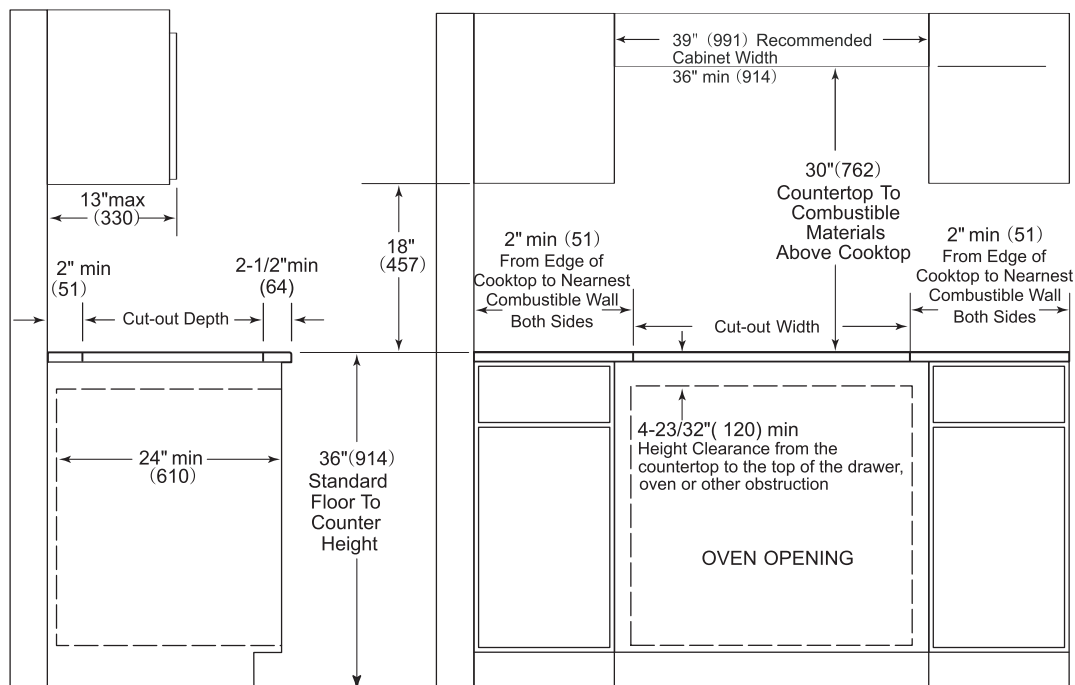

Installation Instructions

Installation — 36" (91.5cm) Model EMPV-IDC36

Cooktop Dimensions		
A. Width	B. Depth	C. Height
36"(915)	21"(533)	2 1/8"(55)

* DO NOT obstruct these areas.

IMPORTANT: For perfect ventilation, provide a vent of under the countertop, in the front of the cabinet and in the back of the cabinet. The ventilation opening is to extend the full length of the cooktop cutout.

EMPV-IDC36 Cooktop and Cutout Dimension

EMPV-IDC36 Countertop Cut-Out Opening

All dimensions are stated in inches and (mm).