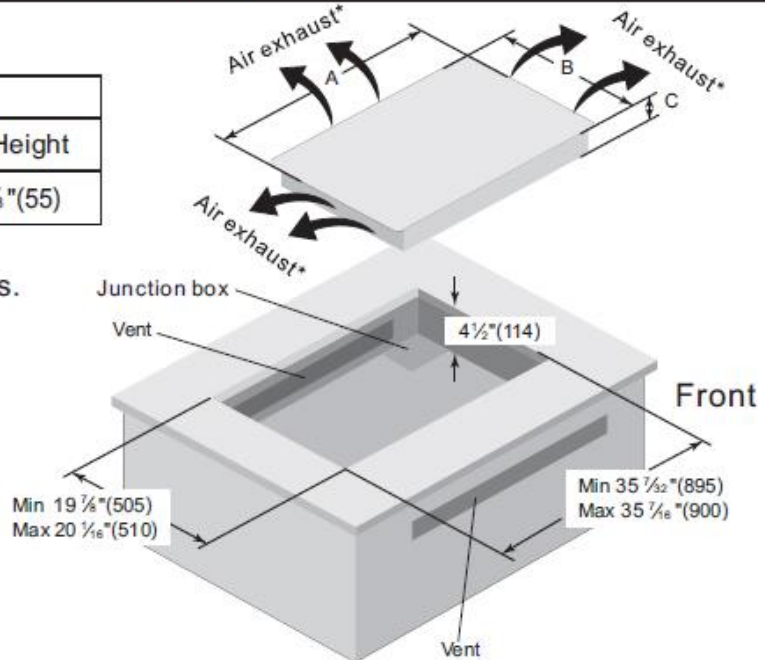

# Installation Instructions

## Installation — 36" (91.4cm) Model EMPV-IDCF9

Cooktop Dimensions		
A. Width	B. Depth	C. Height
36"(914)	21"(533)	2 1/8"(55)

\* DO NOT obstruct these areas.

**IMPORTANT:** For perfect ventilation, provide a vent of under the countertop, in the front of the cabinet and in the back of the cabinet. The ventilation opening is to extend the full length of the cooktop cutout.

**EMPV-IDCF9 Cooktop and Cutout Dimension**

**EMPV-IDCF9 Countertop Cut-Out Opening**

All dimensions are stated in inches and (mm).