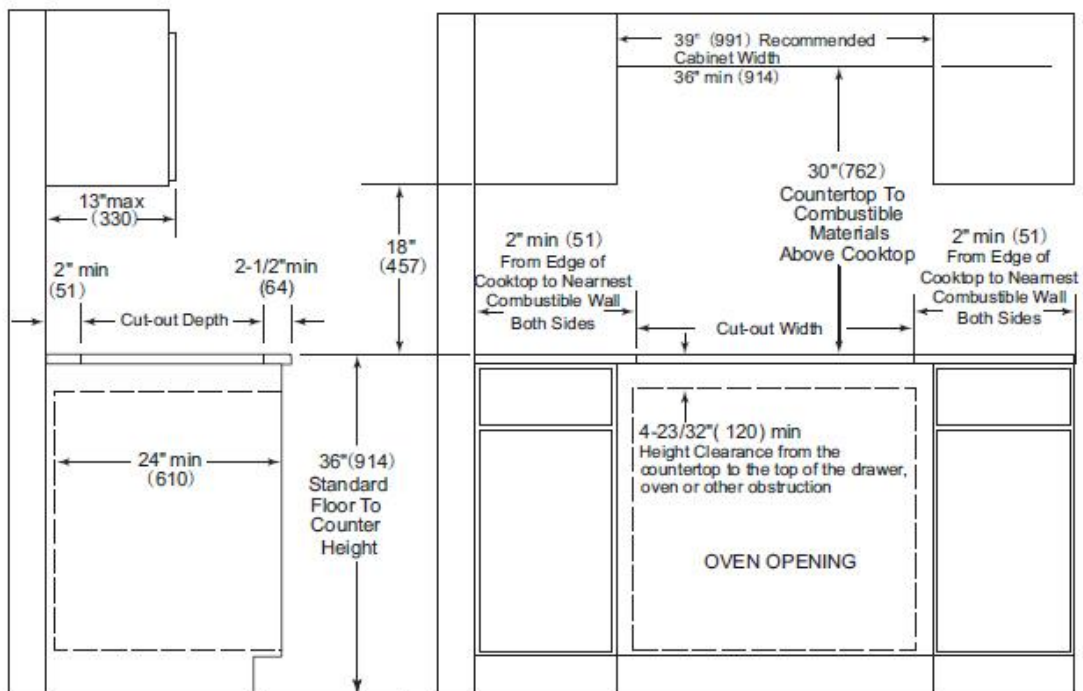

## Installation — 36" (91.4cm) Model EMPV-IDCF9

Cooktop Dimensions		
A. Width	B. Depth	C. Height
36"(914)	21"(533)	2 1/8"(55)

\* DO NOT obstruct these areas.

**IMPORTANT:** For perfect ventilation, provide a vent of under the countertop, in the front of the cabinet and in the back of the cabinet. The ventilation opening is to extend the full length of the cooktop cutout.

**EMPV-IDCF9 Cooktop and Cutout Dimension**

**EMPV-IDCF9 Countertop Cut-Out Opening**

All dimensions are stated in inches and (mm).